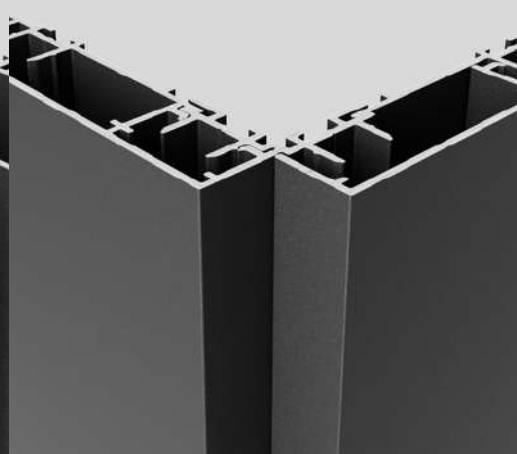

Façade Cladding

VERTICAL

Vertical Finishing Profiles:

DW230

DW231

DW230:

Deco Wall 20mm x 30mm profile.

DW231:

Deco Wall 40mm x 30mm profile.

DW232

DW232:

Deco Wall 40mmx 30mm recessed profile.

DW240

DW240:

Deco Wall 90mm x 20mm wide profile.

Horizontal Finishing Profiles:

DW233:

Deco Wall 20mm x 65mm horizontal profile

HORIZONTAL

DW233

COLOURS

Colours:

Achieve a vibrant color scheme by selecting different colors for the background profile and finishing profile.

Paint Options: