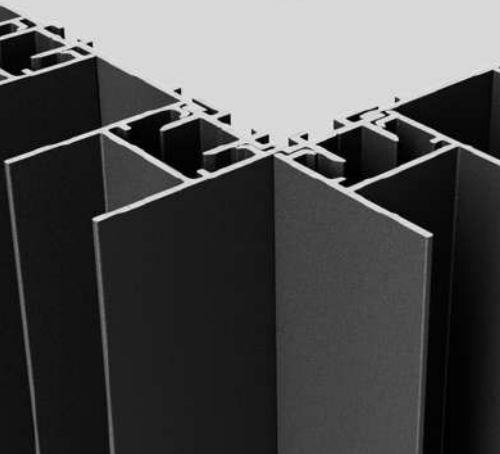

Façade Cladding

VERTICAL

Vertical Finishing Profiles:

DW230

DW231

DW230:

Deco Wall 20mm x 30mm profile.

DW231:

Deco Wall 40mm x 30mm profile.

DW232

DW232:

Deco Wall 40mmx 30mm recessed profile.

DW240

DW240:

Deco Wall 90mm x 20mm wide profile.

Horizontal Finishing Profiles:

DW233:

Deco Wall 20mm x 65mm horizontal profile

HORIZONTAL

DW233

COLOURS

Colours:

Achieve a vibrant color scheme by selecting different colors for the background profile and finishing profile.

Paint Options: