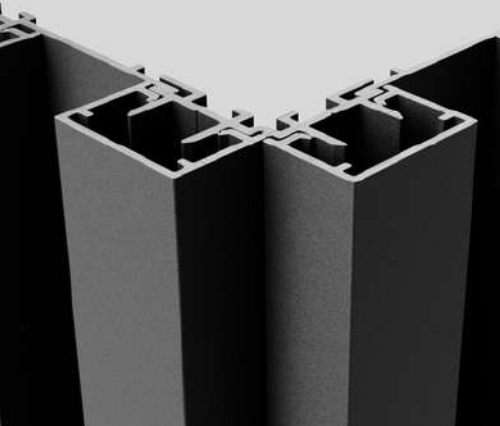

Façade Cladding

VERTICAL

Vertical Finishing Profiles:

DW230

DW231

DW230:

Deco Wall 20mm x 30mm profile.

DW231:

Deco Wall 40mm x 30mm profile.

DW232

DW232:

Deco Wall 40mmx 30mm recessed profile.

DW240

DW240:

Deco Wall 90mm x 20mm wide profile.

Horizontal Finishing Profiles:

DW233:

Deco Wall 20mm x 65mm horizontal profile

HORIZONTAL

DW233

COLOURS

Colours:

Achieve a vibrant color scheme by selecting different colors for the background profile and finishing profile.

Paint Options: