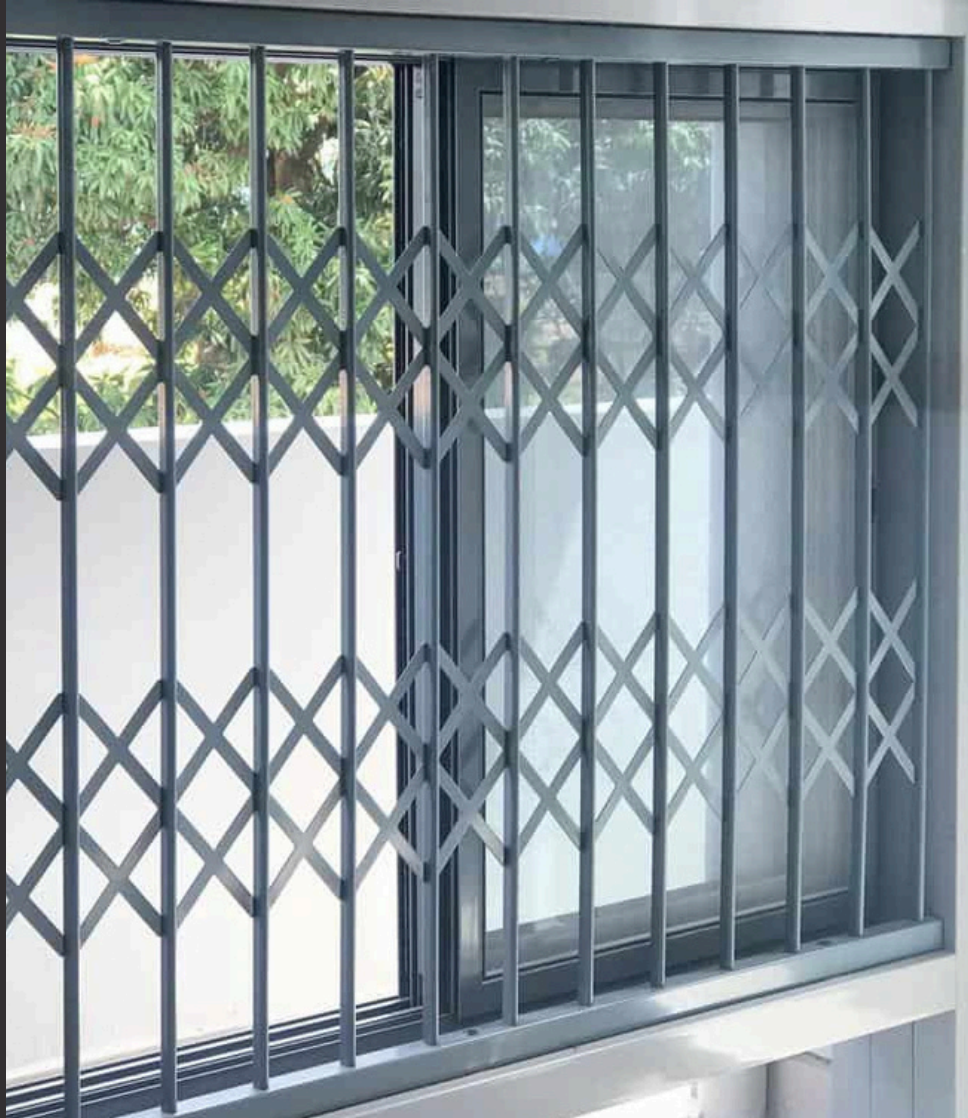

Trellis Security Doors

Trellis security doors are versatile and can be installed on both doors and windows, offering strong protection without blocking light or airflow.

Their foldable design makes them ideal for securing entrances and windows.

Perfect for enhancing security throughout your home or business.

Choose from a range of matte, gloss, and hammerstone finishes, or opt for custom colors tailored to your preference.