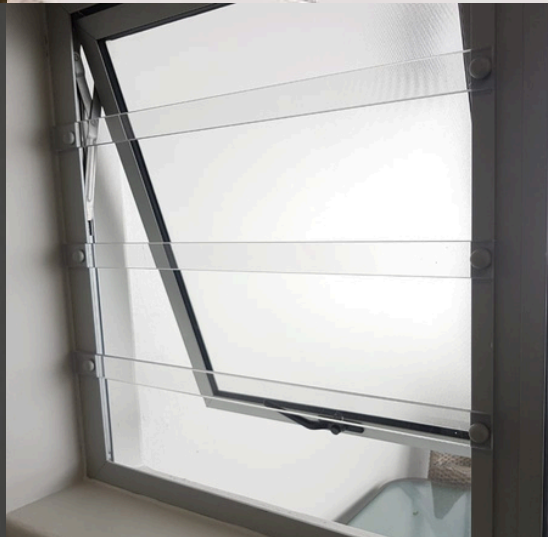

Available in five standard colours:

Black

Charcoal

Bronze

White

Clear

Wide variety of other colours requested on demand.

Styles

Round

Square

Hexagon

FLYSCREENS

Flyscreens are crucial as they provide a barrier against insects, pests, and debris while allowing fresh air in. They help keep your home cleaner, healthier, and free from unwanted intruders, reducing the need for chemical repellents.